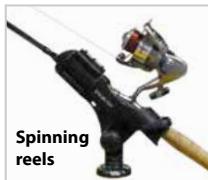

TRACLOADER

Gunnel Mounts

Tracloader has been designed to fit the gunnel tracks on Lowe boats.

TracLoader can be installed and removed at any point along the gunnel track without tools.

Supplied with all fasteners. Once in place it allows you to fit & swap out the full range of RAILBLAZA accessories.

**2339663
StowPod**
Fits TracLoader StarPort or TracLoader SidePort

**2339665
Fish Finder Mount R-Lock S**
Fits TracLoader StarPort or TracLoader SidePort

**2339662
Rod Holder II**
Best suited with TracLoader SidePort

**2339661
Rod Tube**
Best suited with TracLoader SidePort

**2339665
Rod Holder Extender**
Suitable for Rod Holder II and Rod Tube

Spinning reels

Fly reels

Baitcaster reels

Example of assembly used on a Rod Holder II